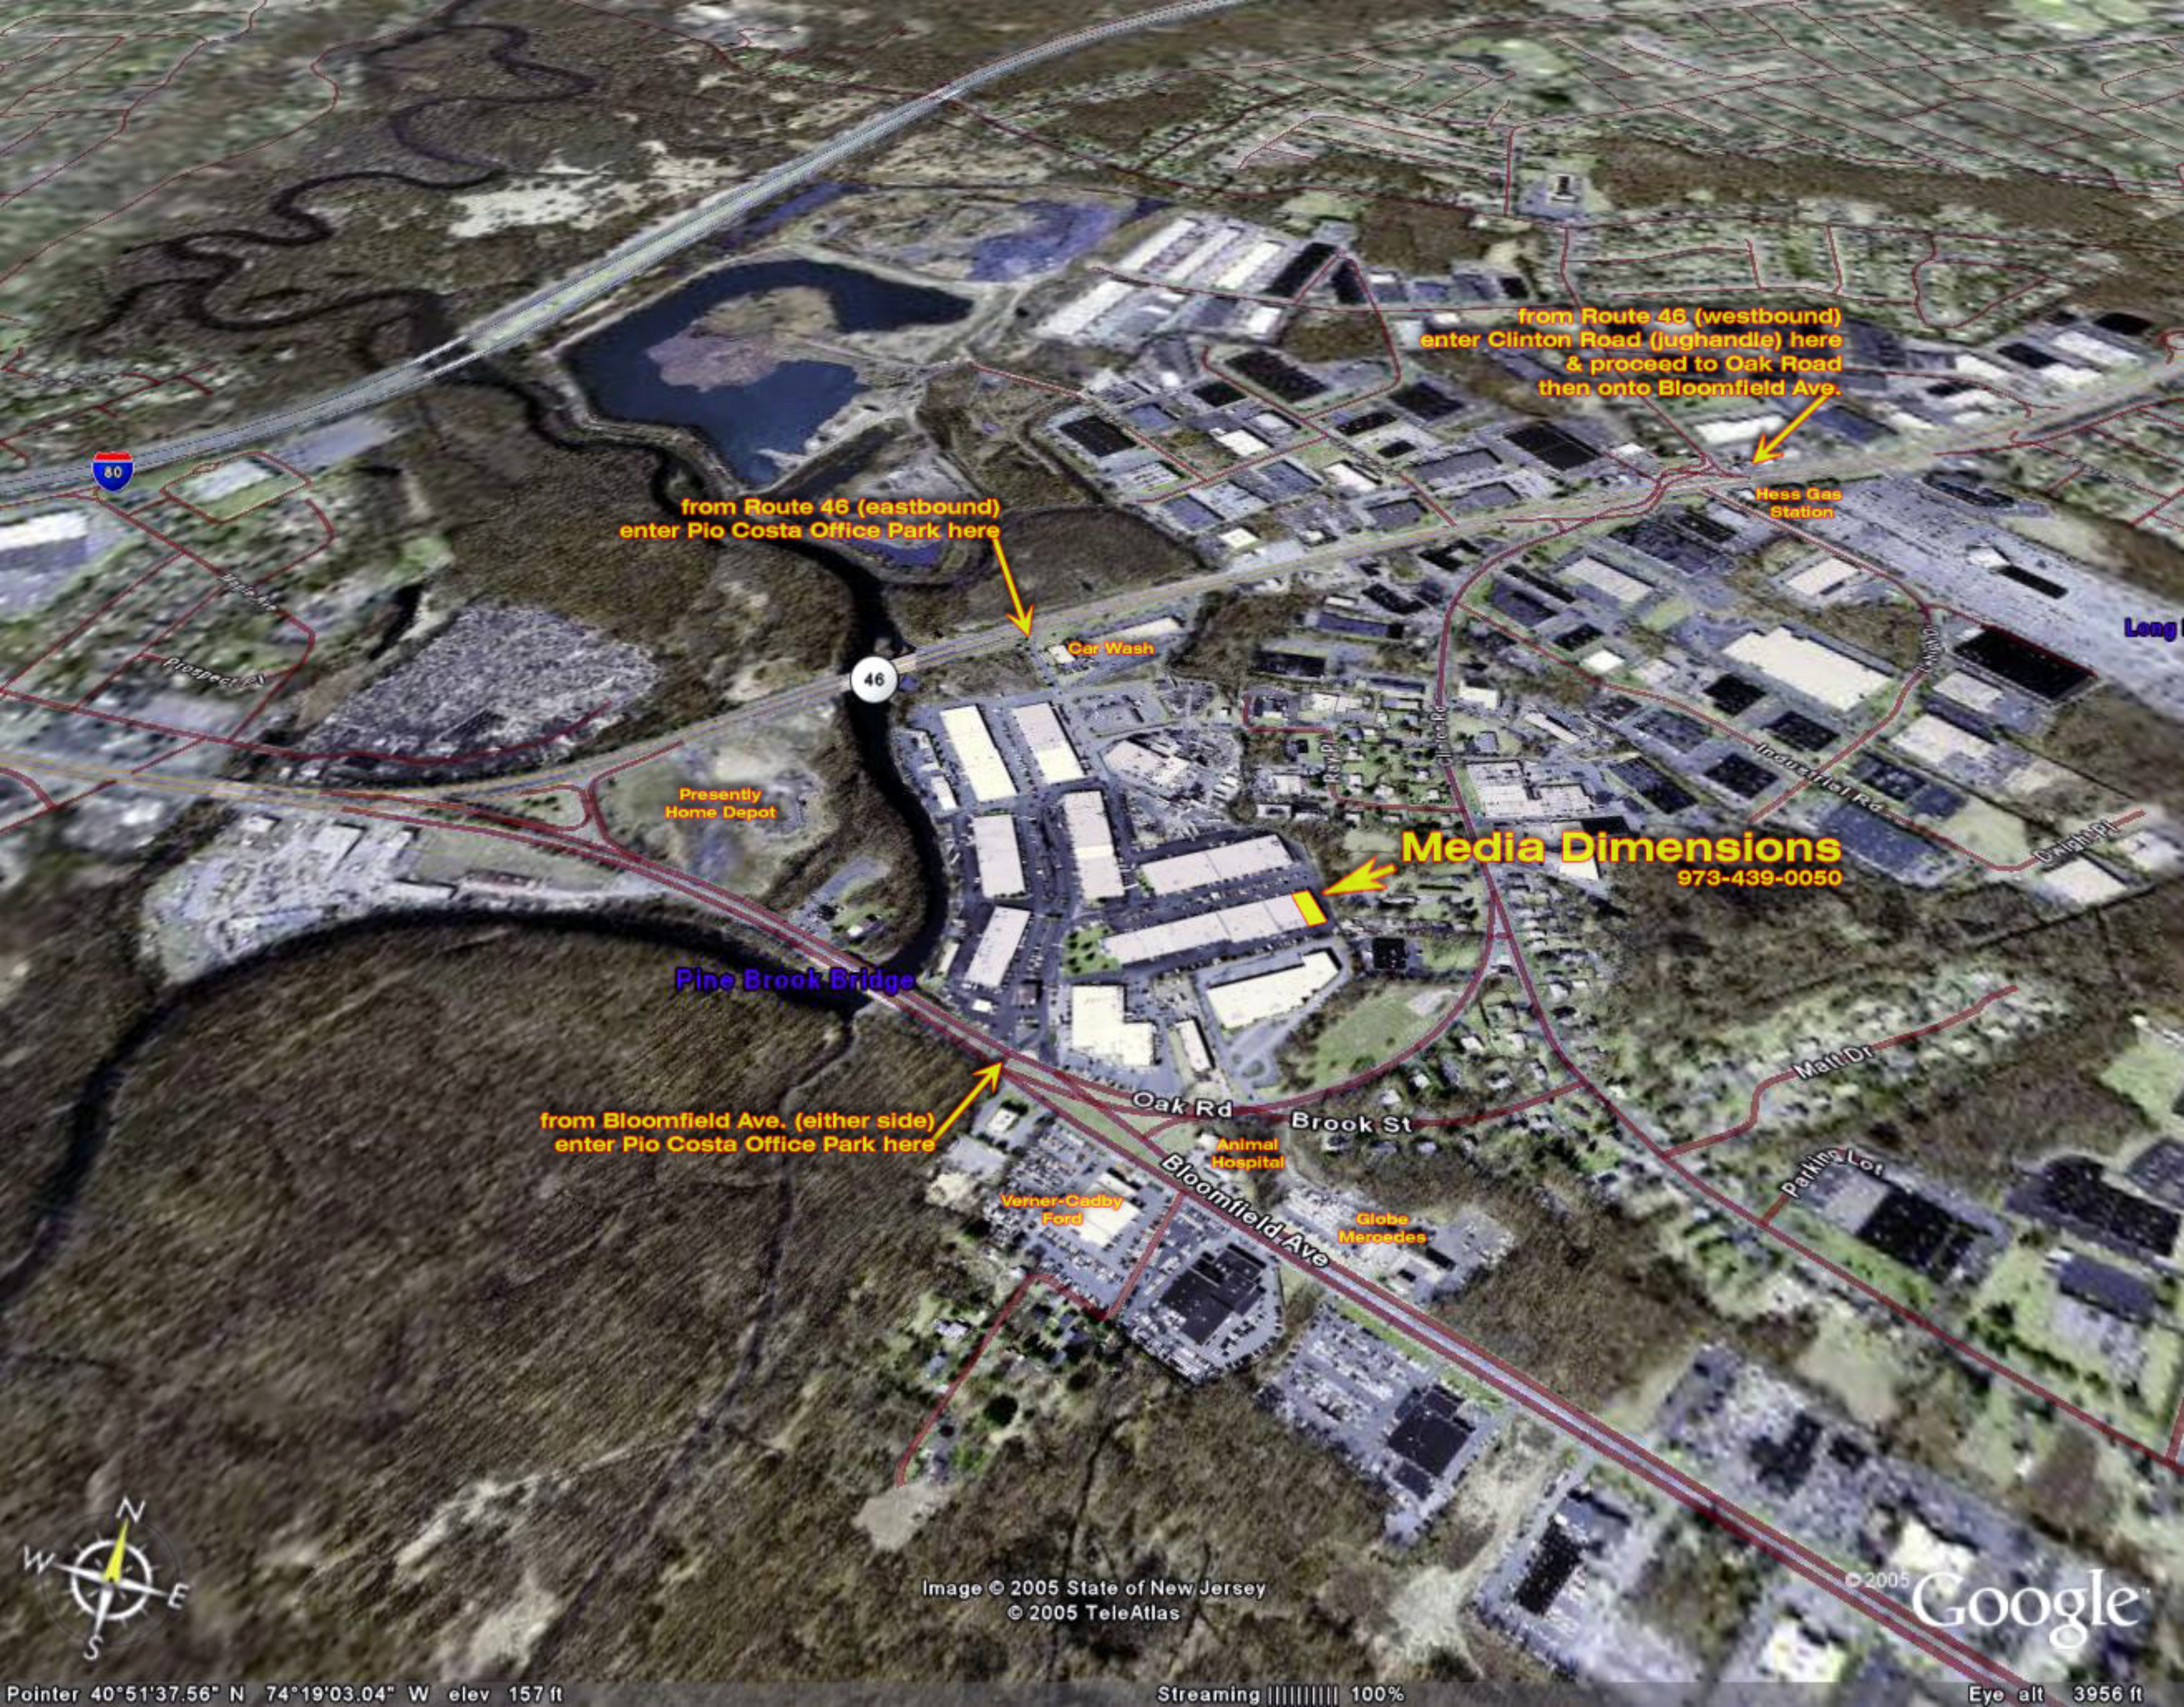

**I-78**  
proceed to **exit 41A, I-80 East.**  
*follow directions from I-80 East*

**I-280 West**  
proceed to **exit 1, NEW RD.**  
turn slight right onto **NEW RD**  
**At light make right onto US-46 East.**  
*follow directions from I-280 West*

**I-287**  
proceed to **exit 41A, I-80 East.**  
*follow directions from I-80 East*

**I-80 East**  
proceed to **47B, US-46 East.**  
*follow directions from US-46 East.*

**I-80 West**  
proceed to **exit 52**  
turn slight right onto **TWO BRIDGES RD.**  
Merge onto **US-46 West.**  
*follow directions from US-46 West.*

from Route 46 (westbound)  
enter Clinton Road (jughandle) here  
& proceed to Oak Road  
then onto Bloomfield Ave.

Hess Gas Station

from Route 46 (eastbound)  
enter Pio Costa Office Park here

Car Wash

Presently Home Depot